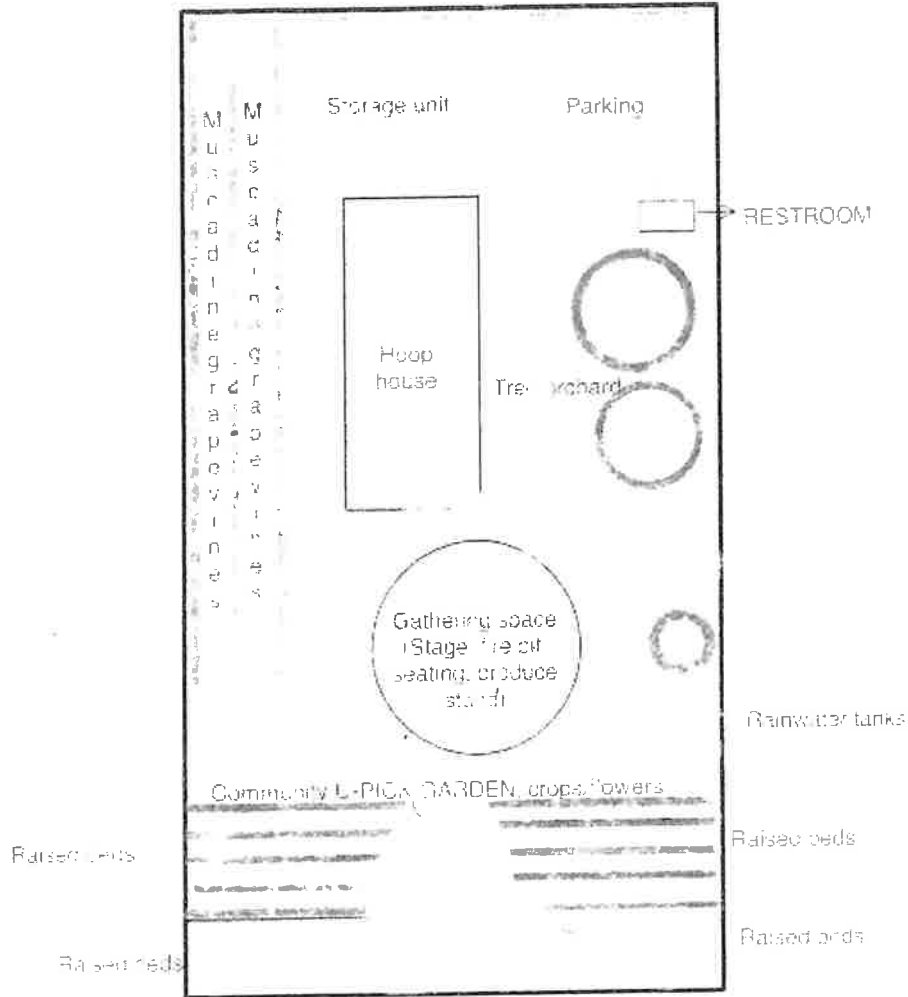

EXHIBIT B

DRAWINGS

(SUBJECT TO CHANGE WITH DEPARTMENT APPROVAL)

(ATTACHED)

Rainwater tanks

6638 6638 S LOWE AVE
CHICAGO IL 60621